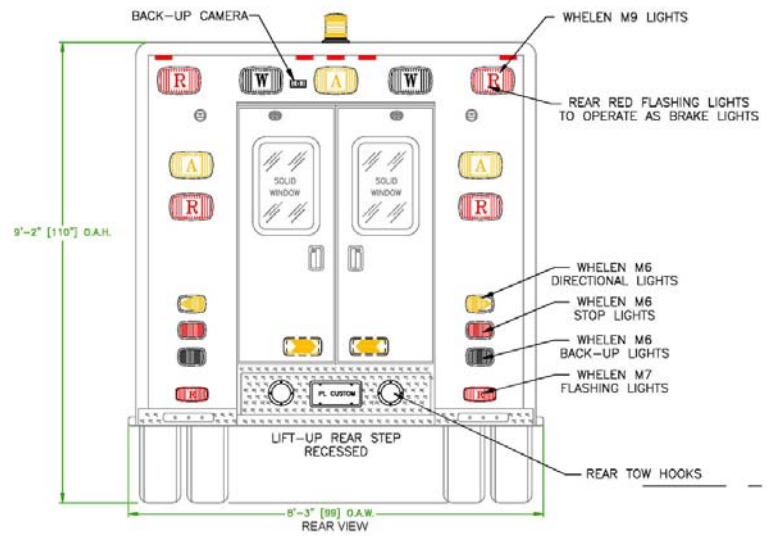

EXTERIOR DRAWINGS