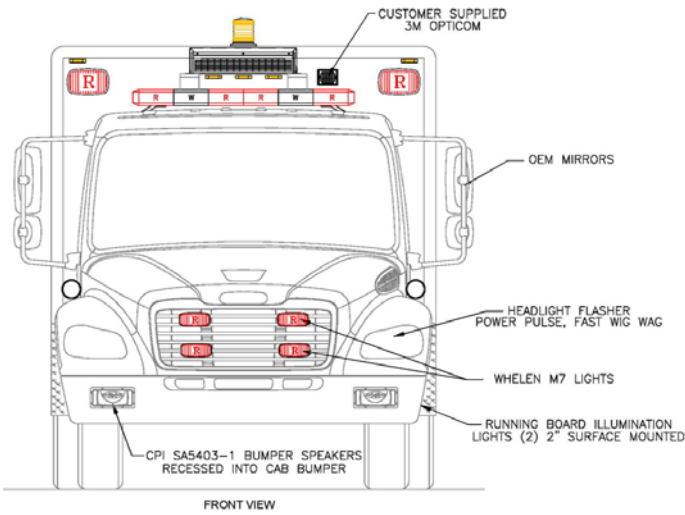

EXTERIOR DRAWINGS