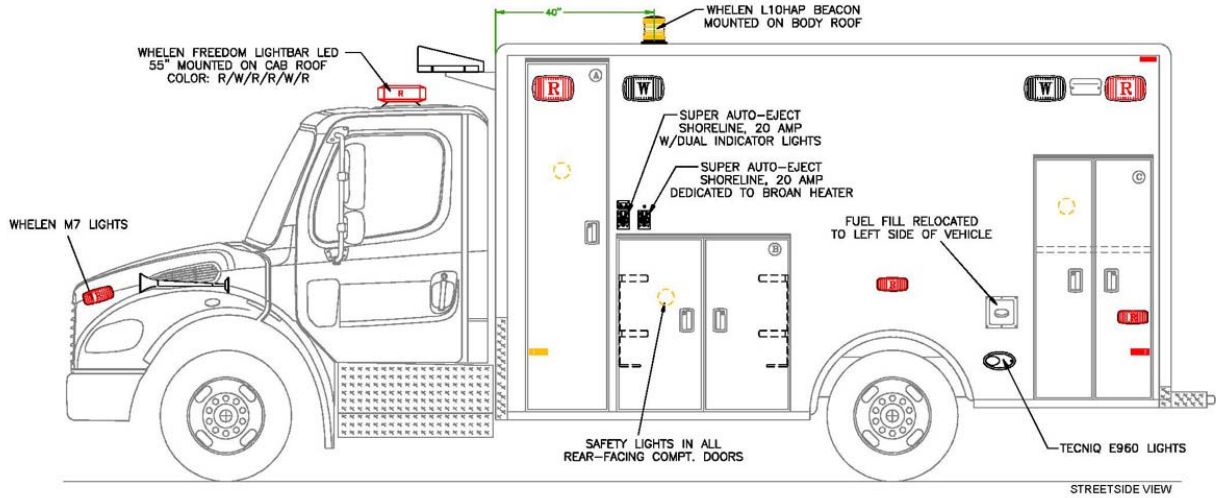

EXTERIOR DRAWINGS