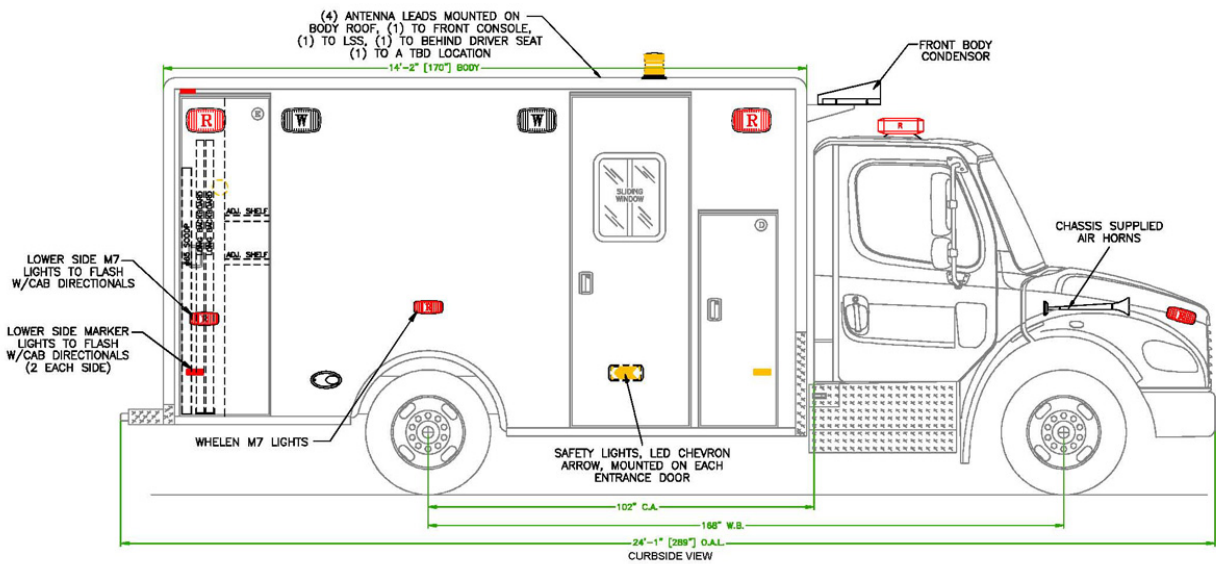

EXTERIOR DRAWINGS