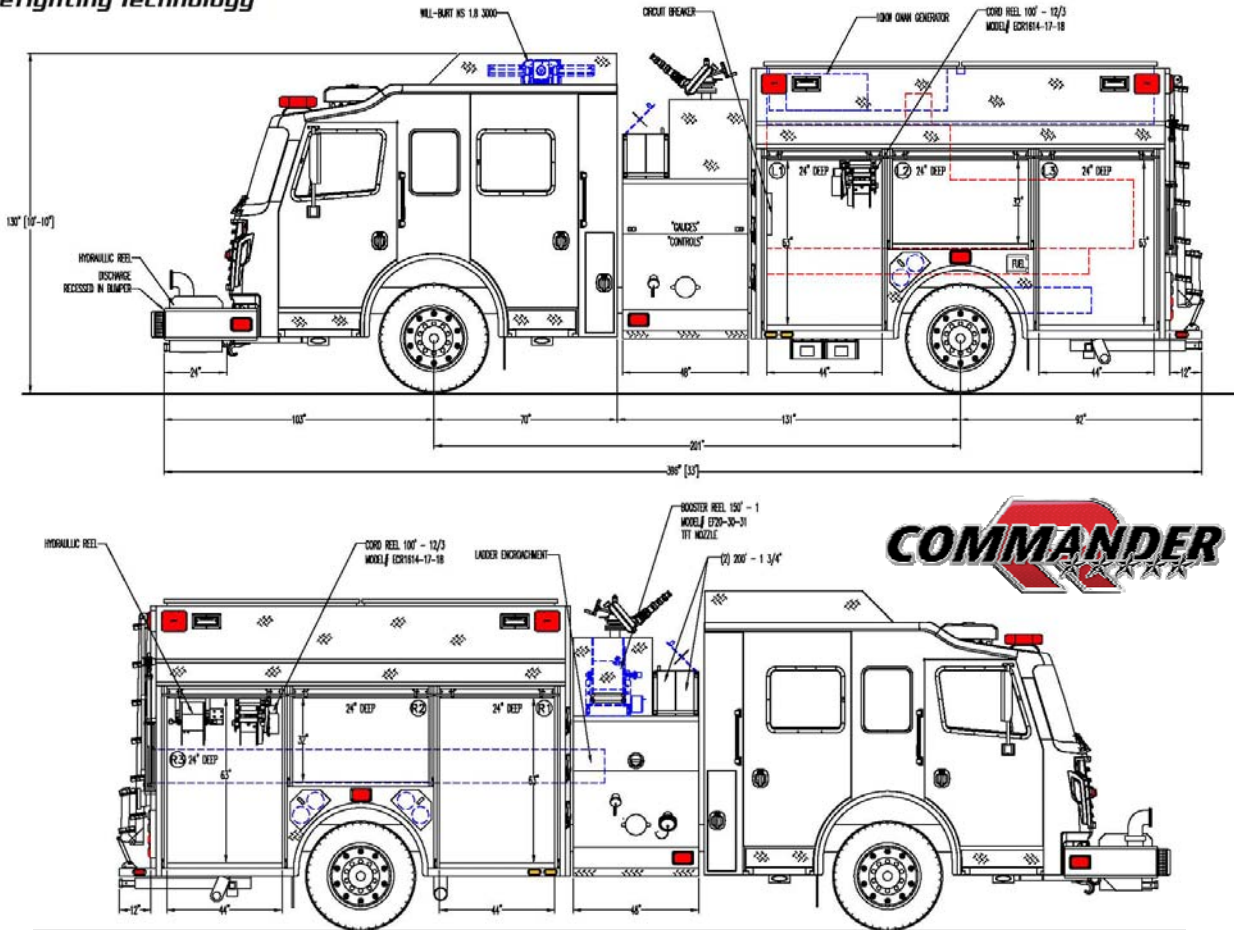

rosenbauer
Firefighting Technology

Rosenbauer Commander Rescue Pumper

CITIZENS FIRE COMPANY - RESCUE 2 CHARLES TOWN, WEST VIRGINIA

- Rosenbauer Commander custom chassis w/11" raised roof
- 201" Wheelbase
- 33' Overall Length
- 10'-10" Overall Height
- Cummins ISL9 450 HP motor
- Allison 3000 EVS transmission
- Weldon V-MUX multiplex system
- Seating for (6) personnel
- Severe-duty cab interior
- Electronic Stability Control
- Meritor EX225 17" disc brakes
- Waterous CXC20 1500 GPM pump
- 750 gallon water tank
- Rosenbauer EXT aluminum body
- All compartments 24" deep - full height
- Onan 10kW hydraulic generator
- (2) Hannay hydraulic reels, (2) Hannay electrical reels, (1) Hannay booster reel
- (4) FRC Focus 750W quartz lights
- Will-Burt NS1.8-3000 light tower
- Whelen LED warning light package
- (3) Whelen Pioneer LED 12V scene lights
- Warn 9,000 lb. winch w/(4) receivers

TRUCK SOLD BY: GREG PRICE