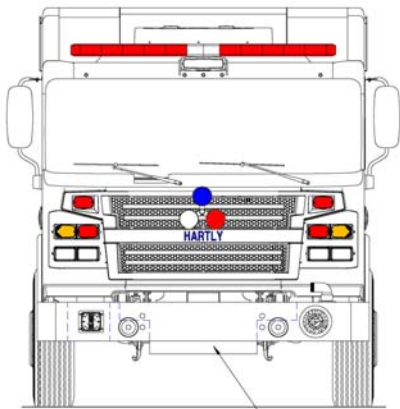

CONCEPT DRAWINGS

CENTER HOSE TRAY, W/ CARGO NET COVER