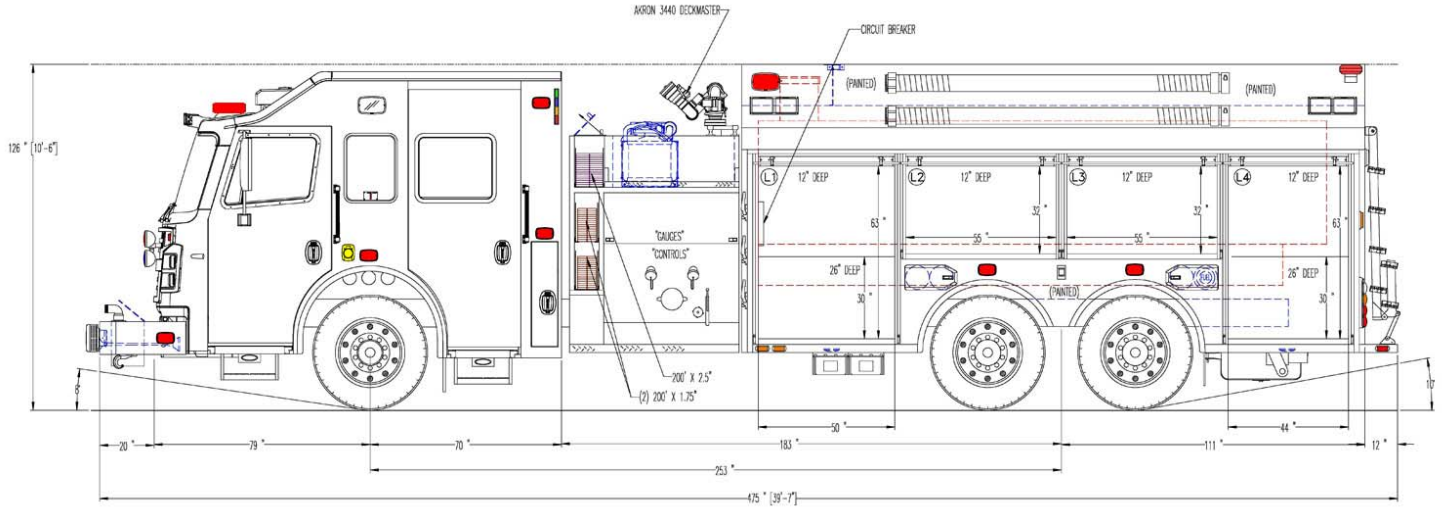

CONCEPT DRAWINGS

CENTER HOSE TRAY, W/ CARGO NET COVER