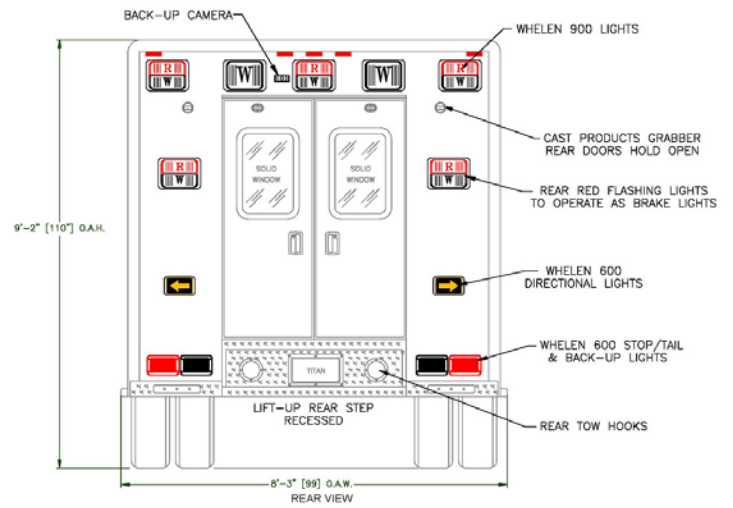

EXTERIOR CONCEPT DRAWINGS