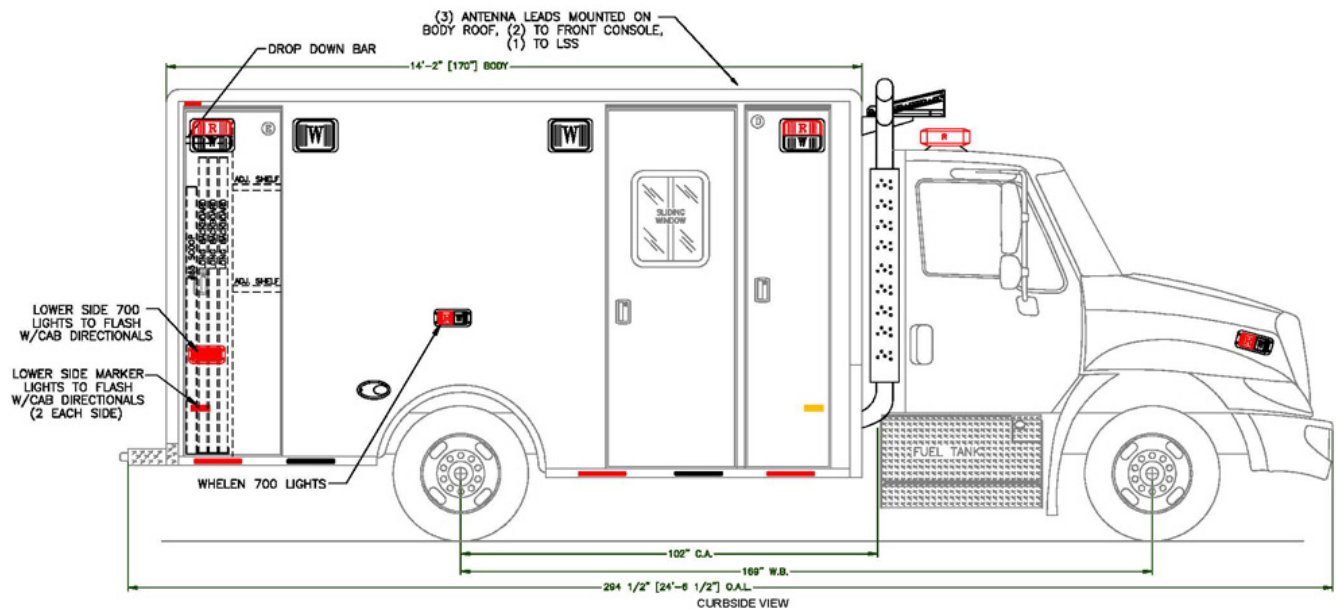

EXTERIOR CONCEPT DRAWINGS