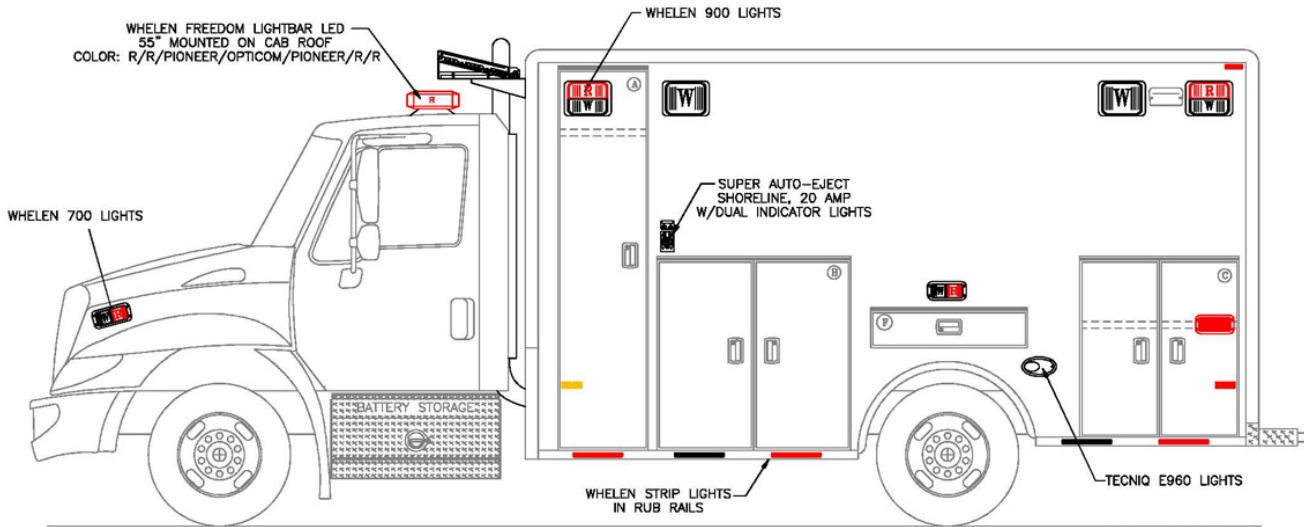

EXTERIOR CONCEPT DRAWINGS

STREETSIDE VIEW