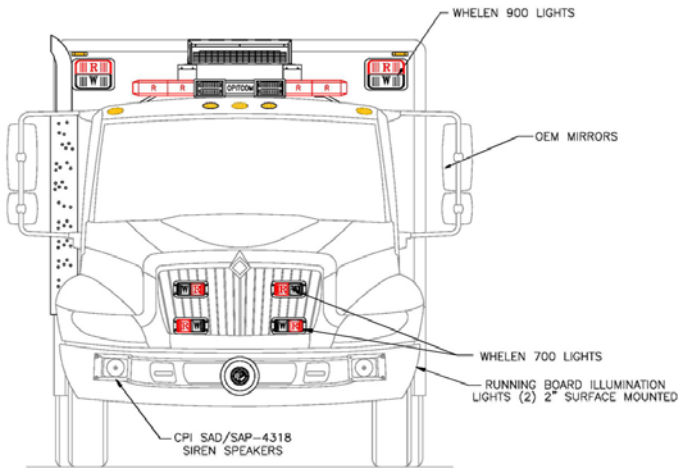

EXTERIOR CONCEPT DRAWINGS

FRONT VIEW